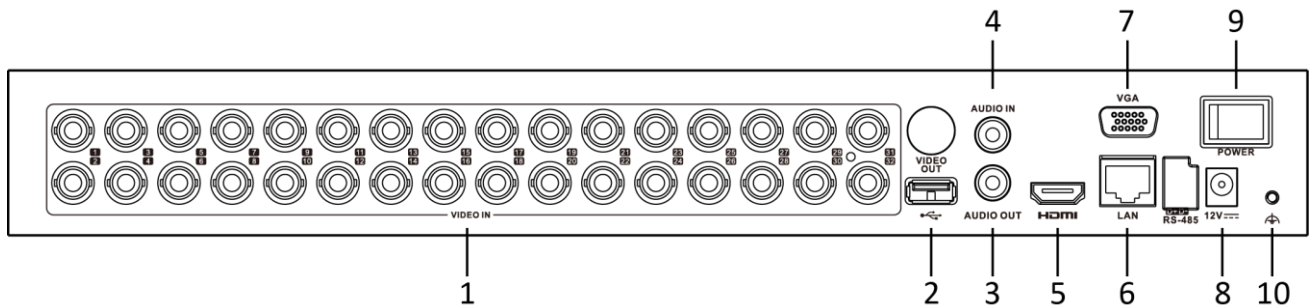

Physical Interfaces

*: The rear panel of HWD-6224MH-G2 provides 24 video input interfaces.

No.	Description	No.	Description
1	VIDEO IN	6	LAN Network Interface
2	USB Interface	7	VGA Interface
3	AUDIO OUT, RCA Connector	8	12 VDC Power Input
4	AUDIO IN, RCA Connector	9	Power Switch
5	HDMI Interface	10	GND